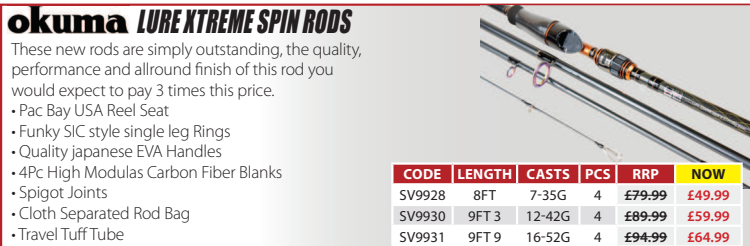

okuma LURE XTREME SPIN RODS

These new rods are simply outstanding, the quality, performance and allround finish of this rod you would expect to pay 3 times this price.

- Pac Bay USA Reel Seat
- Funky SIC style single leg Rings
- Quality Japanese EVA Handles
- 4Pc High Modulus Carbon Fiber Blanks
- Spigot Joints
- Cloth Separated Rod Bag
- Travel Tuff Tube

CODE	LENGTH	CASTS	PCS	RRP	NOW
SV9928	8FT	7-35G	4	£79.99	£49.99
SV9930	9FT 3	12-42G	4	£89.99	£59.99
SV9931	9FT 9	16-52G	4	£94.99	£64.99